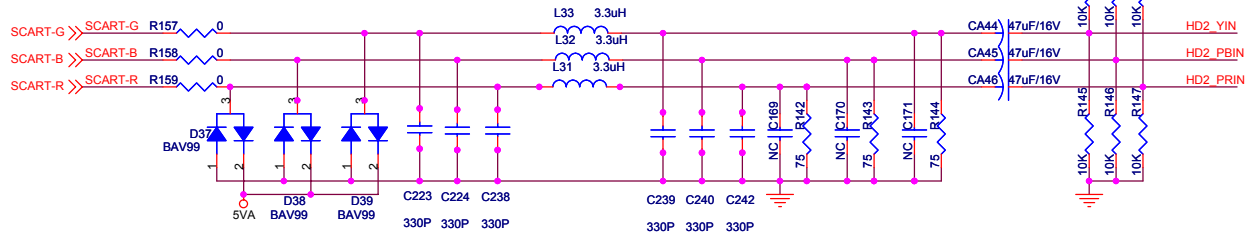

YUV AV1 AV2
INPUT

Mstar 深圳市高新区南区科技南十路国际技术创新研究院C座4楼
semiconductor TEL:0755-26996895 FAX:0755-26996830

Title: HDTV

Size A3	Document Number MST718B	Rev B

Date: Monday, September 18, 2006 Sheet 3 of 8