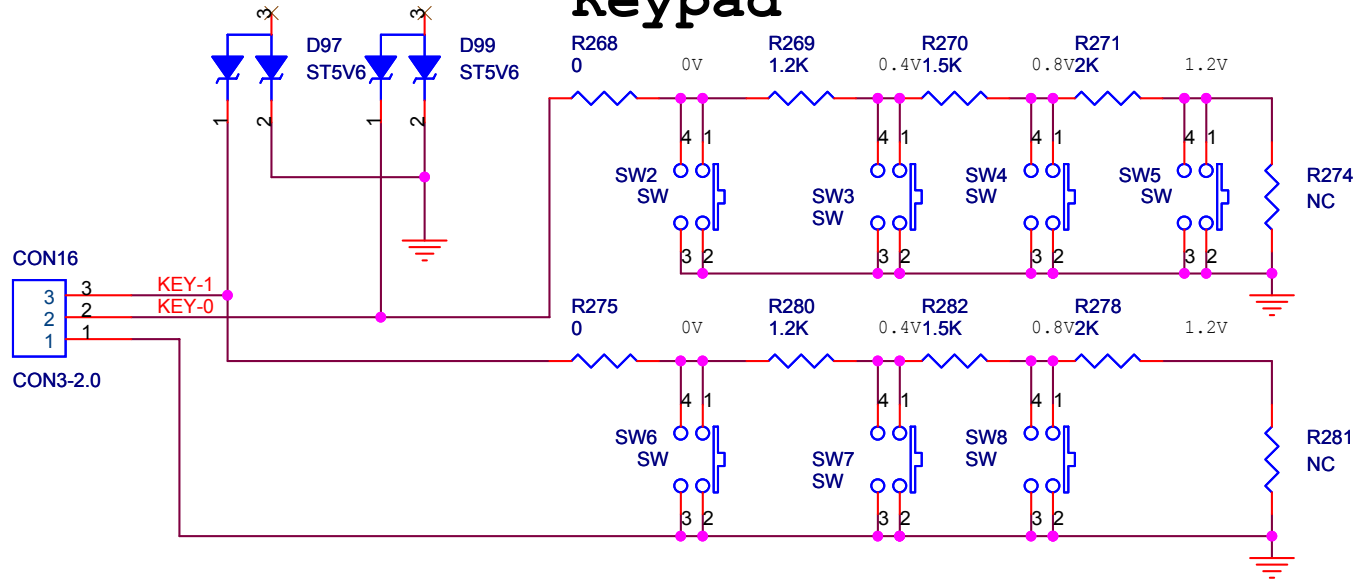

Keypad

Title		
<Title>		
Size	Document Number	Rev
A	<Doc>	<RevCode>
Date:	Friday, September 15, 2006	Sheet 1 of 1