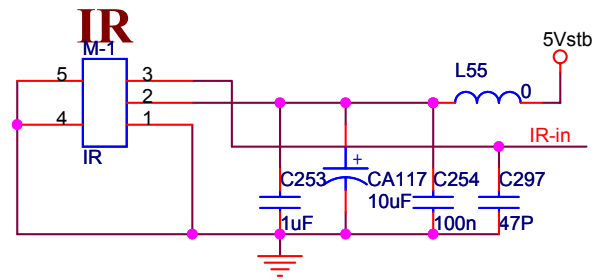

Keypad

Title		
<Title>		
Size	Document Number	Rev
A	<Doc>	<RevCode>
Date:	Friday, September 15, 2006	Sheet 1 of 1