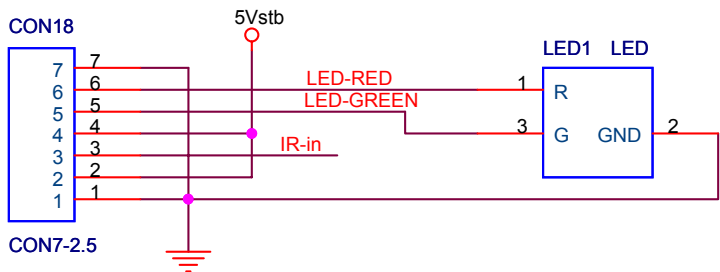

Keypad

Title		
<Title>		
Size	Document Number	Rev
A	<Doc>	<RevCode>
Date:	Friday, September 15, 2006	Sheet 1 of 1