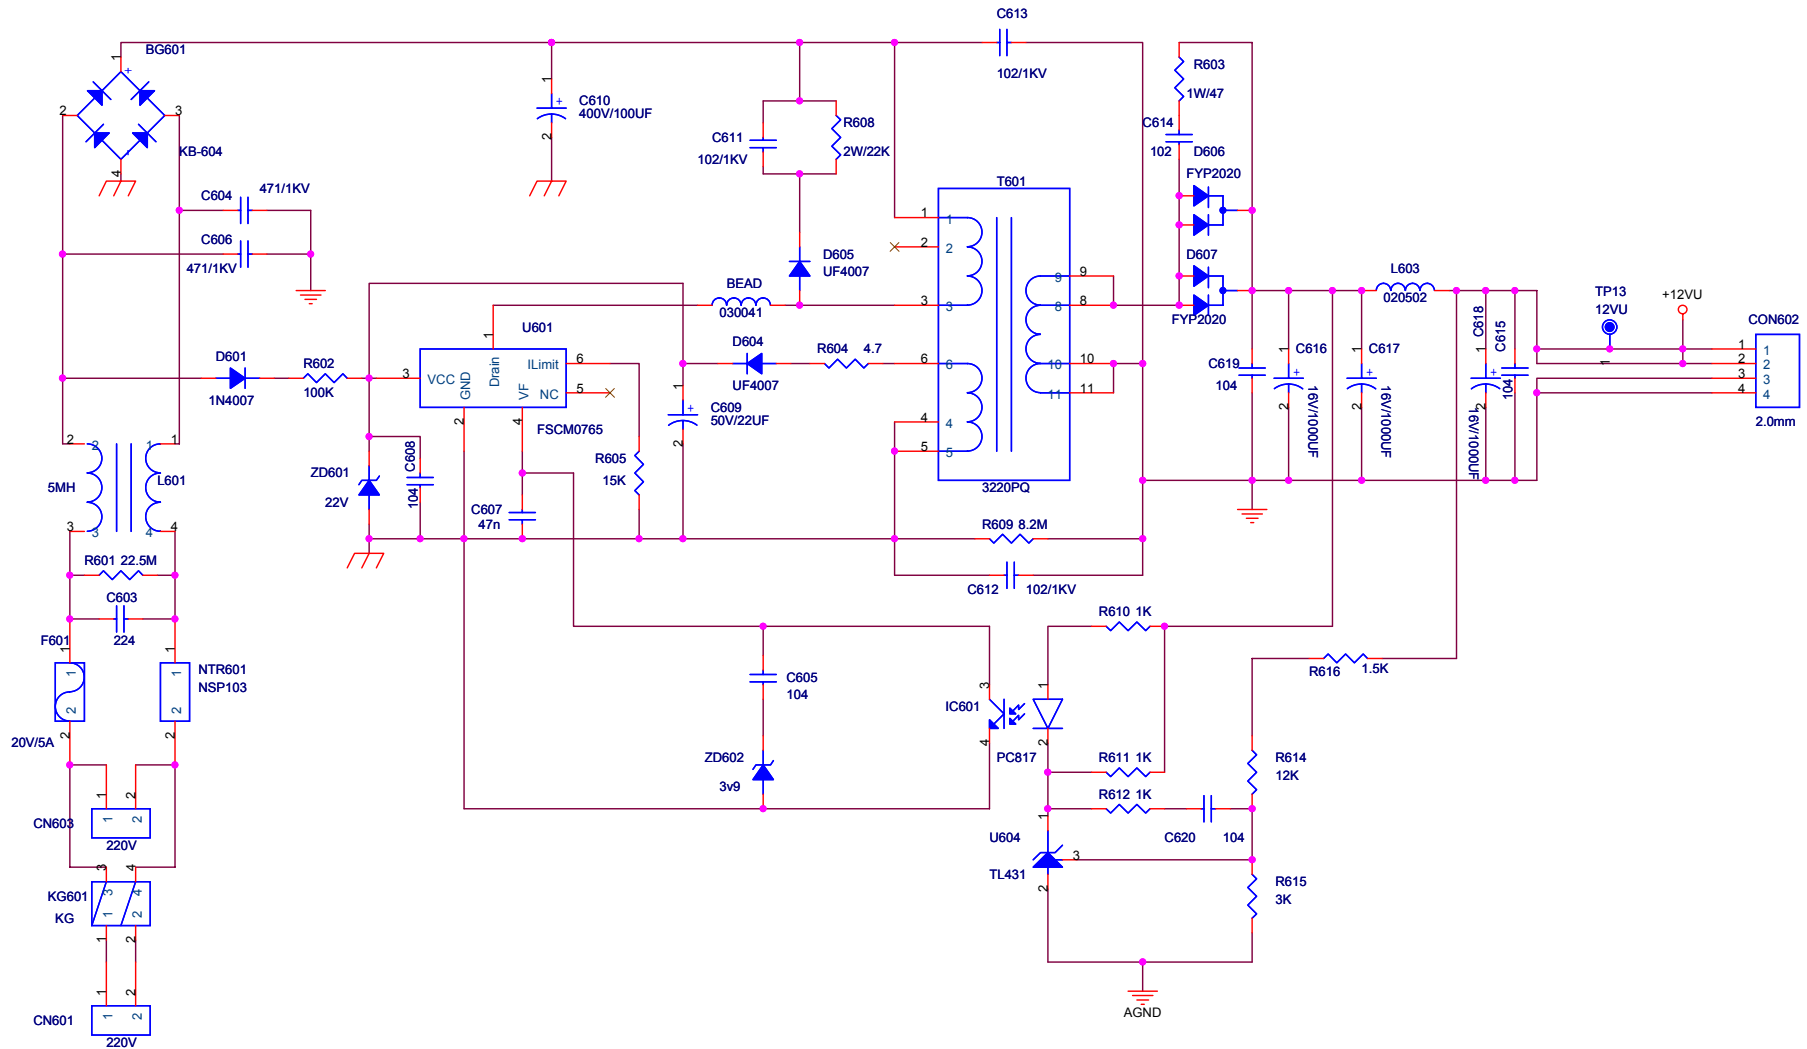

TV160 彩电维修资料网
<http://www.tv160.net>

Title		
<Title>		
Size	Document Number	Rev
B	<Doc>	<RevCode>
Date:	Wednesday, September 20, 2006	Sheet 1 of 1